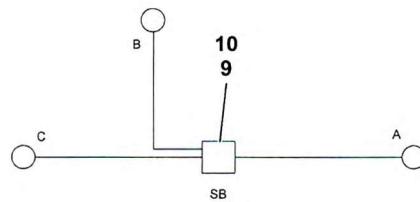

Manitowoc Crane Group

WIRE CHART									
WIRE NO	COLOR	SAE SIZE	LENGTH	TP	B/M ITEM NO	REMARKS	TP	B/M ITEM NO	REMARKS
			TOT IN						
2	WHITE	16	11	C	5	---	D	4	---
51	WHITE	16	13	D	4	---	C	5	---
645A	WHITE	16	10	D	4	---	SA	STRIP	SEE DETAIL
645B	WHITE	16	5	B	5	---	SA	STRIP	SEE DETAIL
645C	WHITE	16	10	A	5	---	SA	STRIP	SEE DETAIL
646A	WHITE	16	12	D	4	---	SB	STRIP	SEE DETAIL
646B	WHITE	16	5	B	5	---	SB	STRIP	SEE DETAIL
646C	WHITE	16	10	A	5	---	SB	STRIP	SEE DETAIL

DETAIL 646